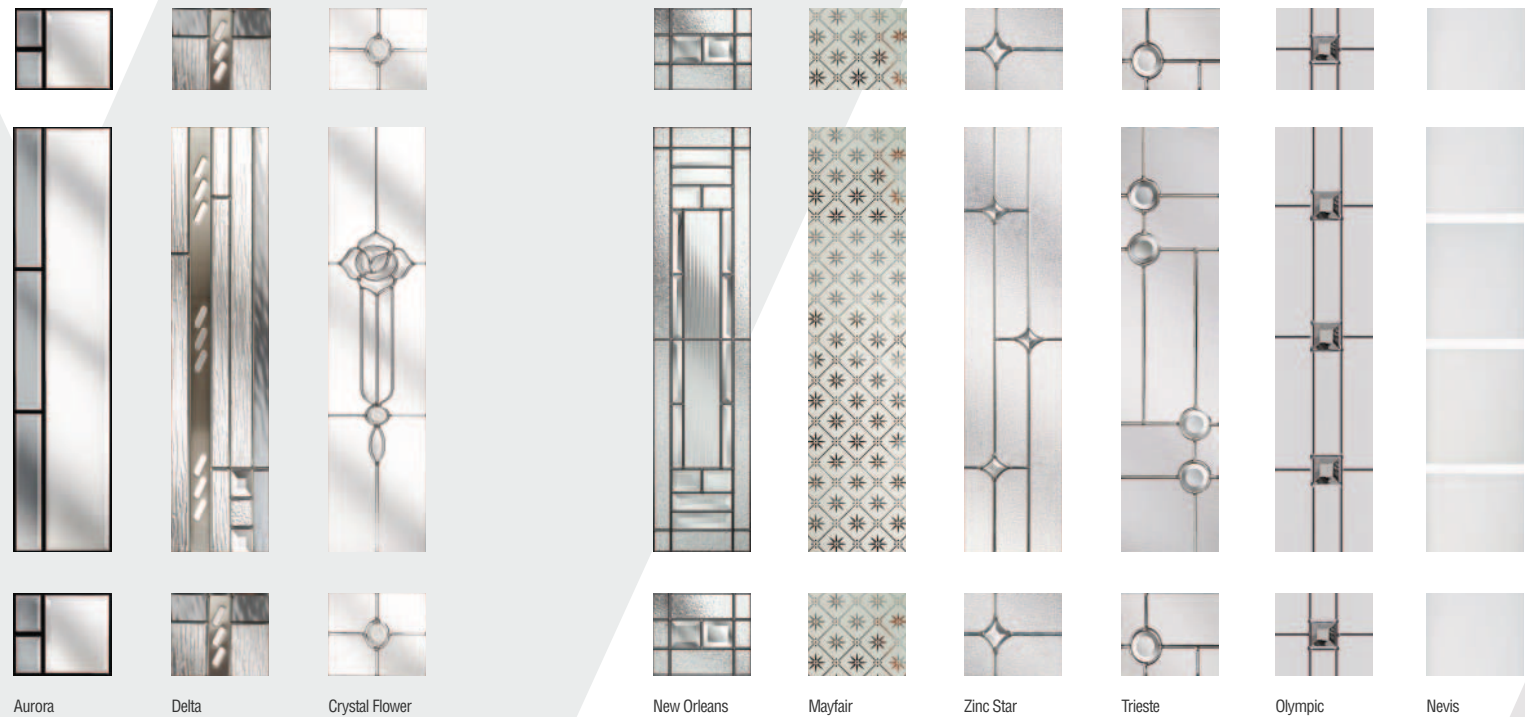

Aurora

Delta

Crystal Flower

New Orleans

Mayfair

Zinc Star

Trieste

Olympic

Nevis

Tahoe