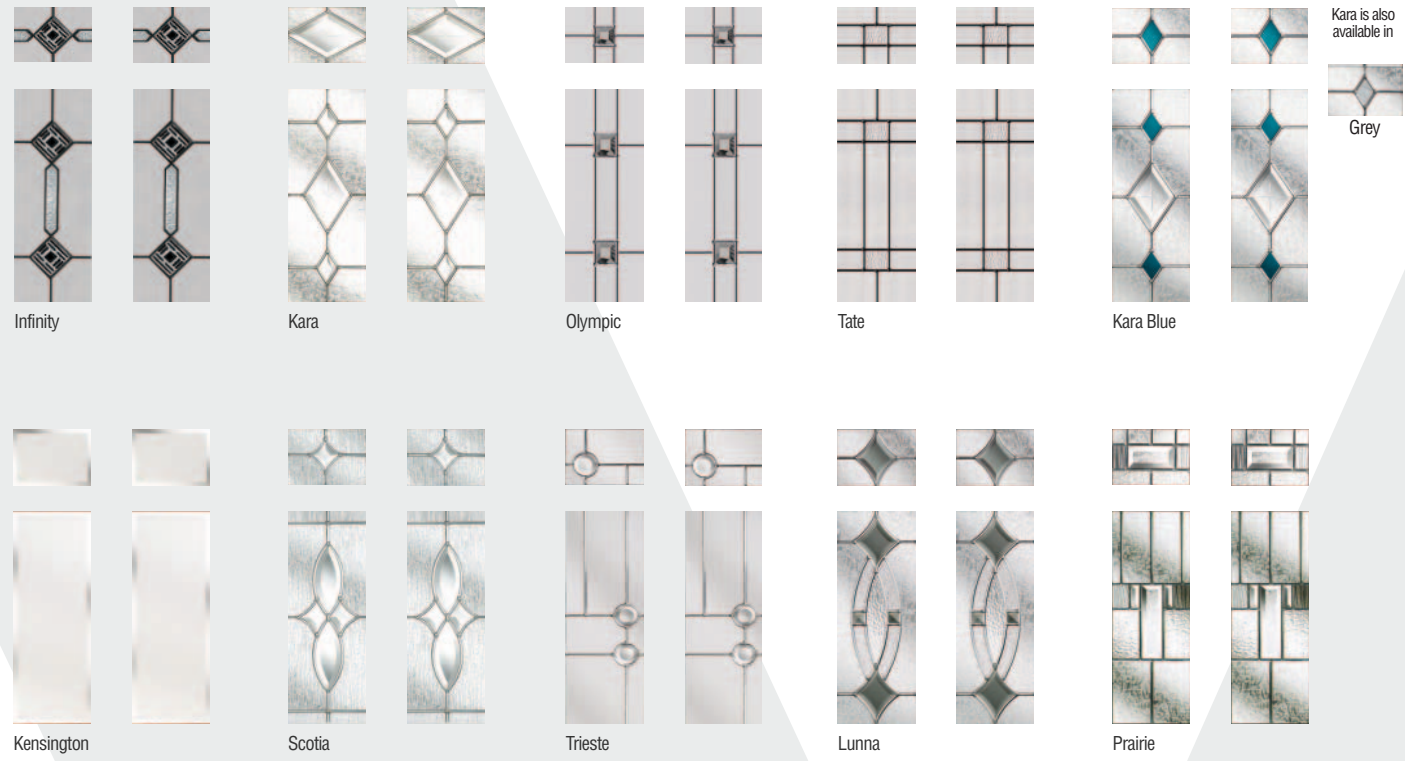

Claret Red Edinburgh 2 with Scotia glass