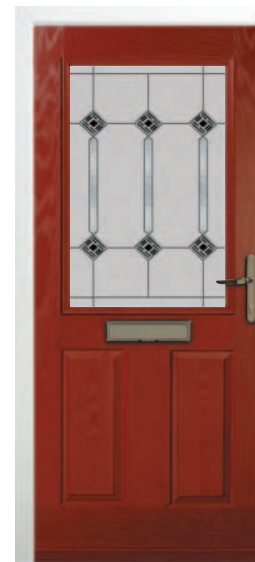

Red with Infinity glass