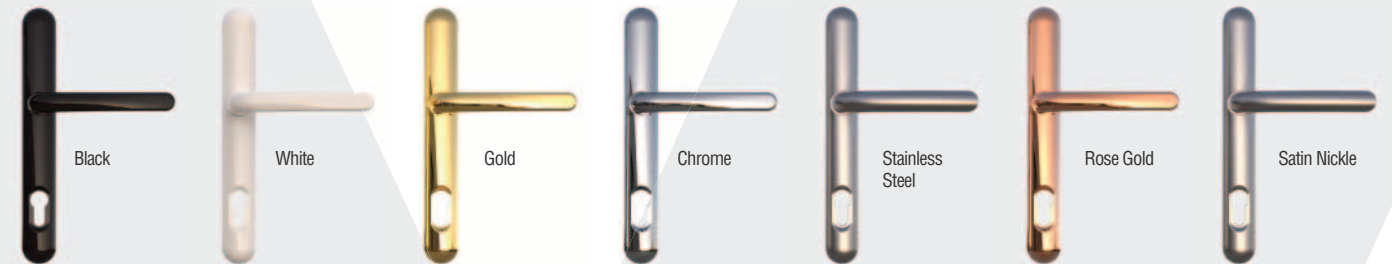

Antique Black features a traditional textured, hammered finish.

Viewers

Available in Brass and Chrome

Numbers

Gold Chrome

Rim Latch

For extra security add the Optional Rim Latch traditional lock

Gold Chrome

Rounded

Knockers

Black Gold Chrome Stainless Steel Rose Gold Satin Nickel

Letterplates

Black White Gold Chrome Stainless Steel Rose Gold Satin Nickel

Handles

Black White Gold Chrome Stainless Steel Rose Gold Satin Nickel

Cylinder Pulls

Black Gold Chrome Stainless Steel Rose Gold Satin Nickel

Numbers

Black Gold Chrome Stainless Steel Rose Gold Satin Nickel

Our composite doors feature multi-point locking, securely fastening the door to a reinforced frame with a combination of hookbolts and deadbolt. Additional option of a traditional slam shut facility.

* Please note that for complete security the locks should be fully engaged by lifting the handle and engaging the key

Heritage finger pull escutcheon

- Eliminates the need for handles.
- Complements both contemporary and period door designs, with the key escutcheon fitted to the top section of door.
- On closing, the door is locked on the latch and the key is needed to gain entry from outside. Full security is achieved by turning the key to engage the deadbolt.