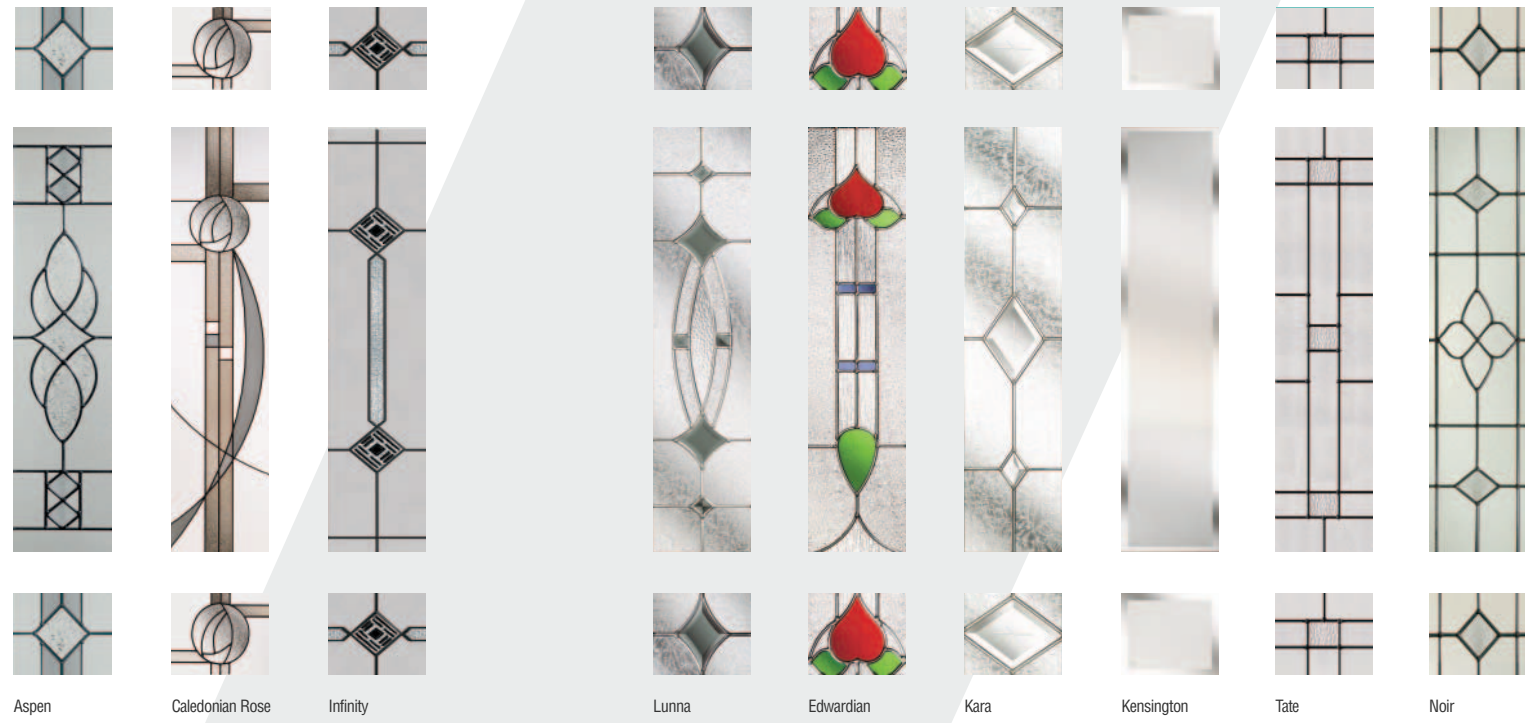

Aspen

Caledonian Rose

Infinity

Lunna

Edwardian

Kara

Kensington

Tate

Noir