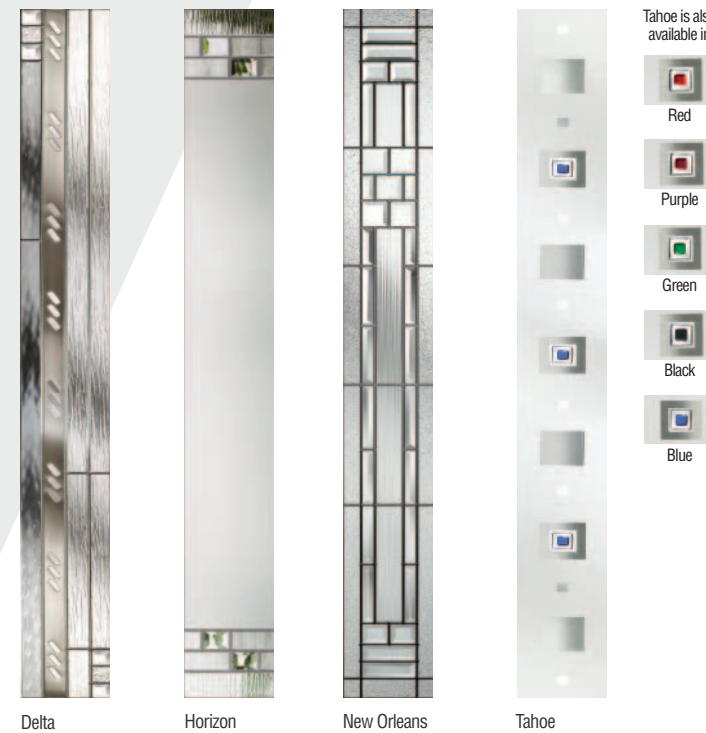

Kensington Prairie Canvas Sandblasted with number Satin

Delta Horizon New Orleans Tahoe

Tahoe is also available in:
Red
Purple
Green
Black
Blue