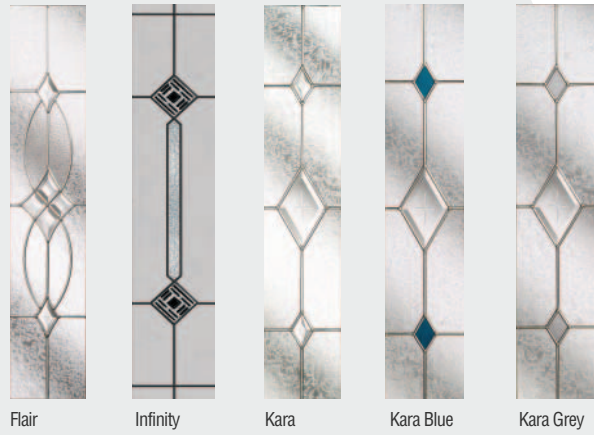

As the Bamburgh is a number one choice among our customers we now provide a far greater selection of decorative styles. Many of our glass models are brand new and are reflective of the very latest technology in the industry. All decorative designs are hand crafted and small inclusions and uneven surfaces are all part of the handcrafted character of the glazing and should not be deemed as a fault.