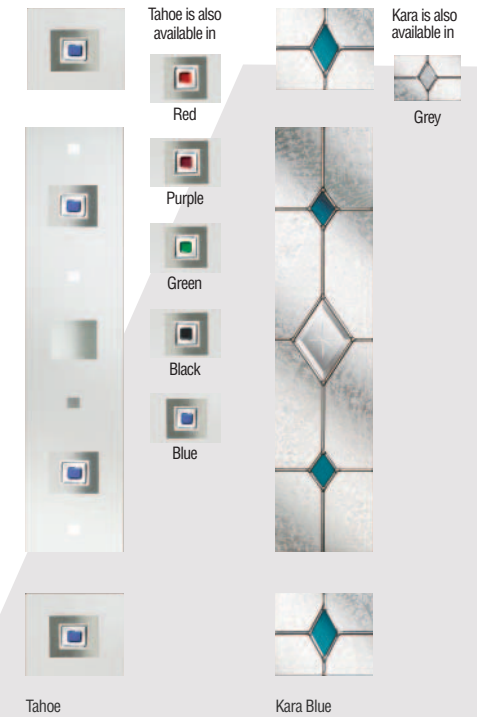

Tahoe

Kara Blue

Tahoe is also available in

- Red
- Purple
- Green
- Black
- Blue

Kara is also available in

- Grey