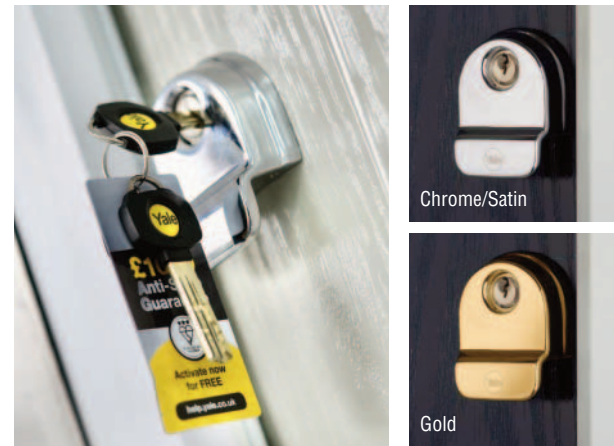

Antique Black features a traditional textured, hammered finish.

Viewers

Available in Brass and Chrome

Numbers

Gold Chrome

Rim Latch

For extra security add the Optional Rim Latch traditional lock

Gold Chrome

Cylinder Pulls

Black Gold Chrome Stainless Steel Rose Gold Satin Nickel

Numbers

Black Gold Chrome Stainless Steel Rose Gold Satin Nickel

Our composite doors feature multi-point locking, securely fastening the door to a reinforced frame with a combination of hookbolts and deadbolt. Additional option of a traditional slam shut facility.

Locking options include:

- Handle operated hookbolts as standard
- Slam shut facility* whereby when the door is closed it can only be opened from the outside with a key
- Stable door locking, features handle operated hookbolt and deadbolt to top, thumb turn operated and deadbolt and internal shoot bolt to bottom.
- Autolocking options.

* Please note that for complete security the locks should be fully engaged by lifting the handle and engaging the key

Heritage finger pull escutcheon

- Eliminates the need for handles.
- Complements both contemporary and period door designs, with the key escutcheon fitted to the top section of door.
- On closing, the door is locked on the latch and the key is needed to gain entry from outside. Full security is achieved by turning the key to engage the deadbolt.