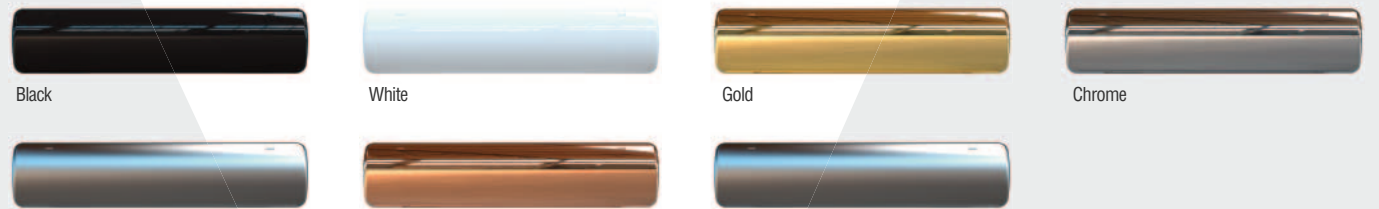

Letterplates

Black White Gold Chrome Stainless Steel Rose Gold Satin Nickel