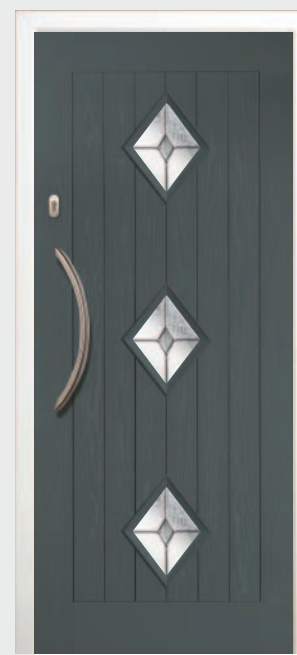

Cottage 3 Diamond

Slate Grey with Kara Grey glass

 Bullion	 Edwardian	 Kara	 Kara Blue	
 Lunna	 Satin	 Scotia	 Trieste