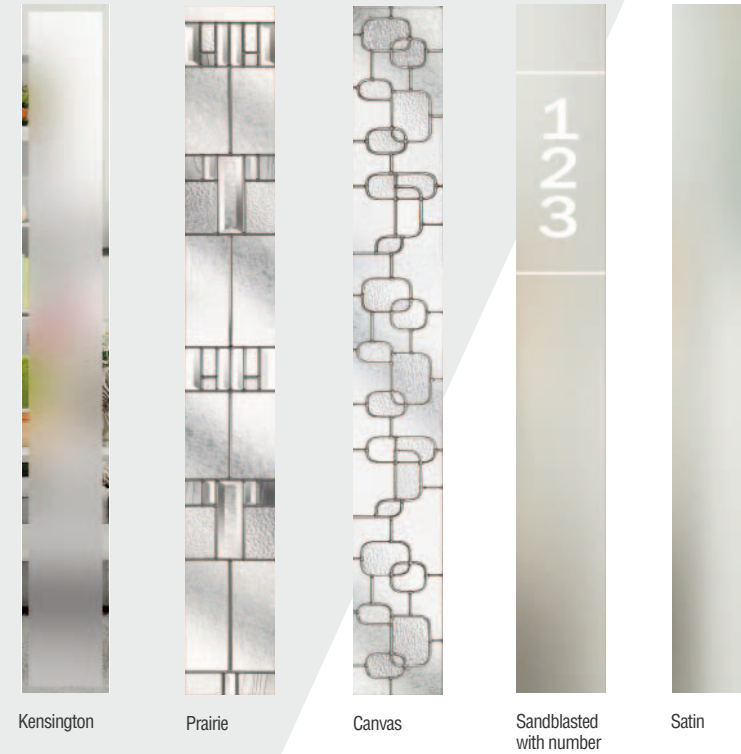

Smooth finish and a large, slim glazing panel give this door another twist on that modern, stylish look. Glass available: clear, obscure, plus new patterns as shown.

Tahoe is also available in:
Red
Purple
Green
Black
Blue