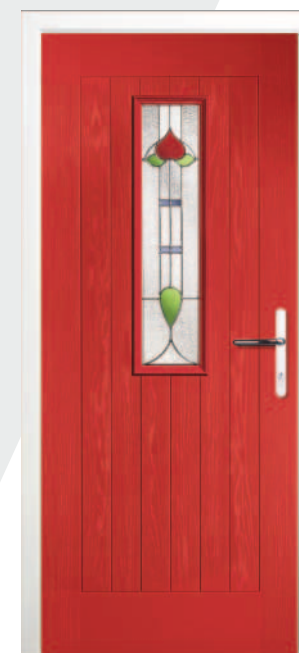

Cottage Slim

Red with Edwardian glass

OTHER GLASS OPTIONS AVAILABLE SEE PAGE 6&7