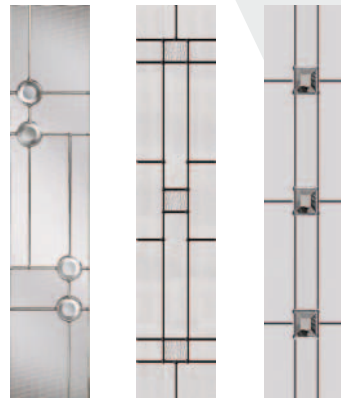

Trieste Tate Olympic