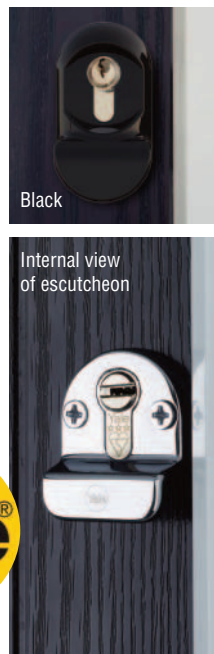

* Please note that for complete security the locks should be fully engaged by lifting the handle and engaging the key

Heritage finger pull escutcheon

- Eliminates the need for handles.
- Complements both contemporary and period door designs, with the key escutcheon fitted to the top section of door.
- On closing, the door is locked on the latch and the key is needed to gain entry from outside. Full security is achieved by turning the key to engage the deadbolt.