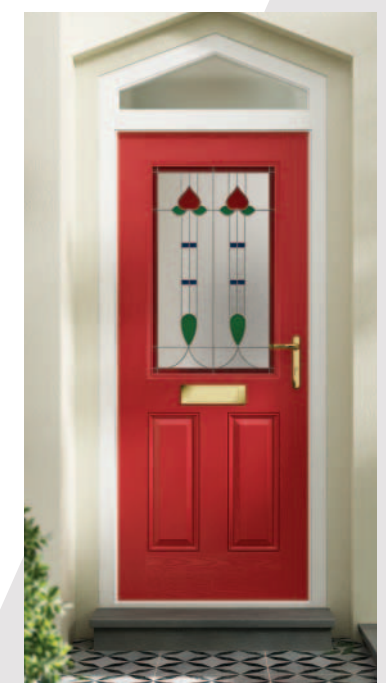

Georgian Bar
Inserted in glass or surface mounted Astragal Bar option.

Red with Kara Edwardian glass