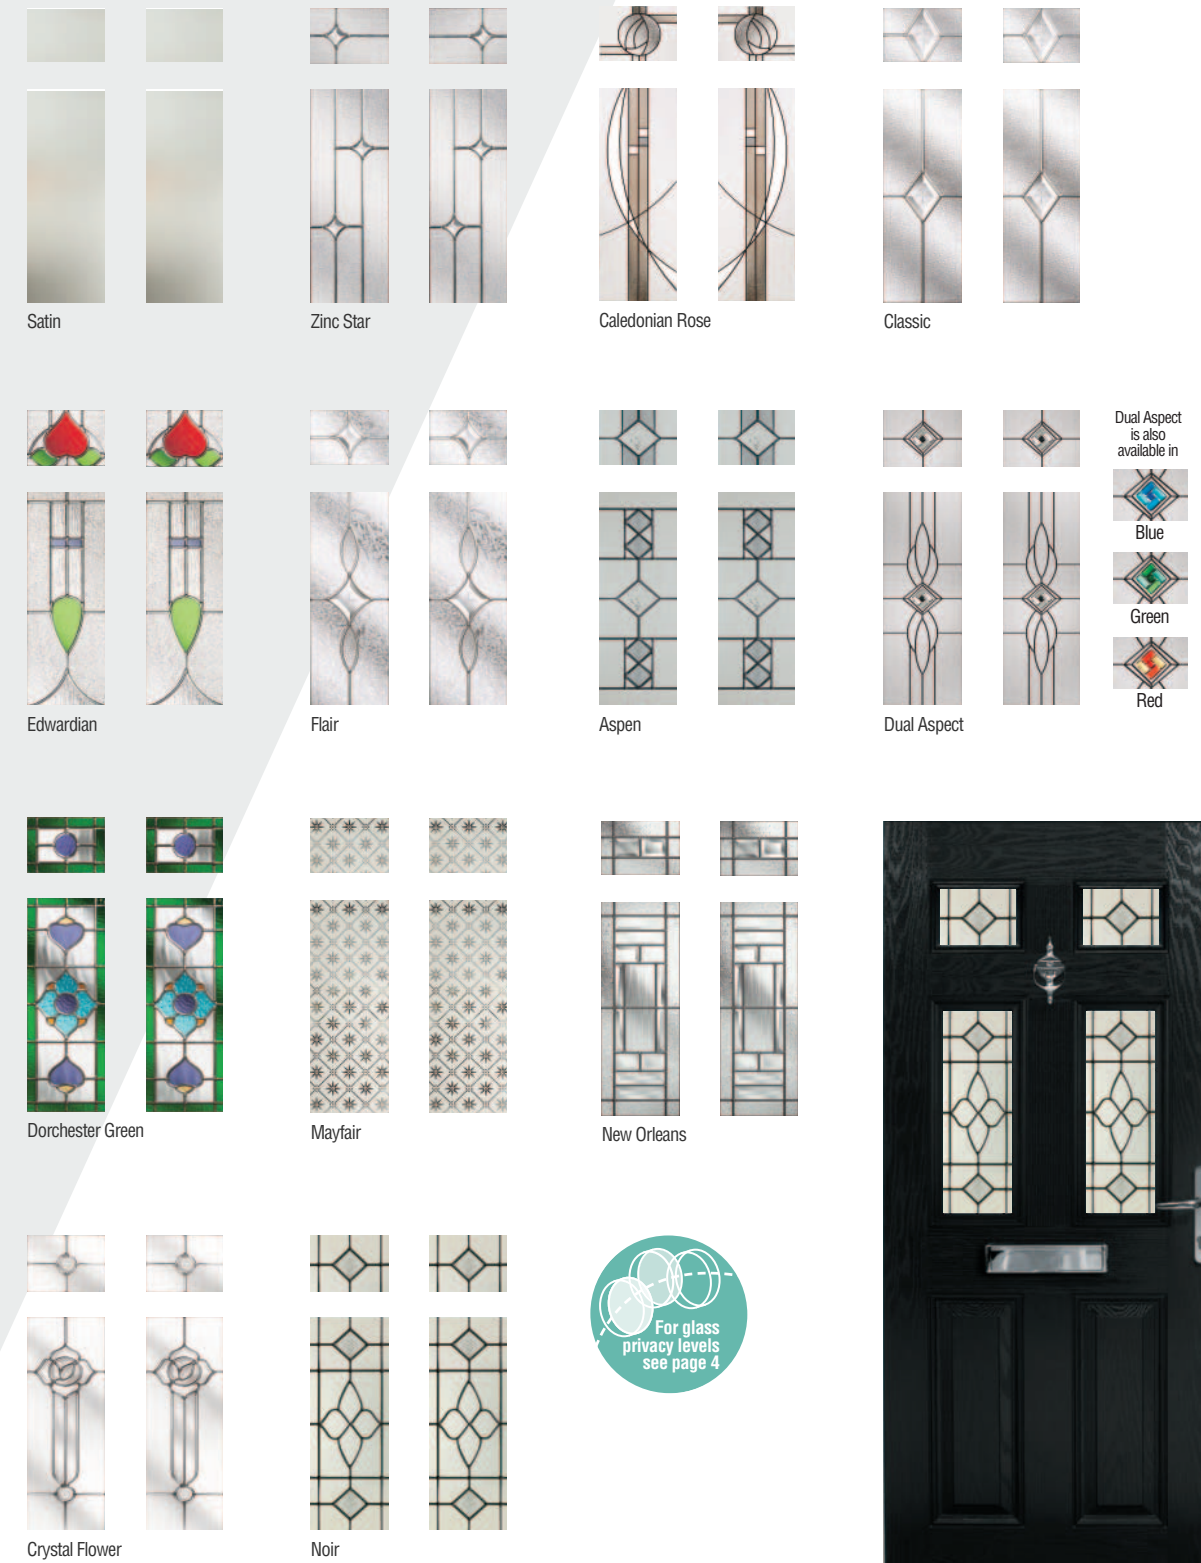

Edinburgh 4 Black with Noir glazing