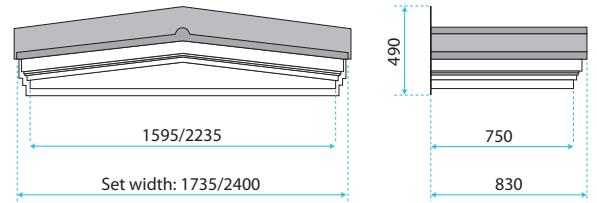

Winchester - Inc. Integral legs

Without legs

Princess - Inc. Integral legs

Without legs

Rochester

Other size options are also available

Gallows legs available separate

Dorchester

Gallows legs available separate

Windsor

Gallows legs available separate

Grove

Decor bracket available separate

Mayfield

Gallows legs available separate

Small decor leg (flangeless)