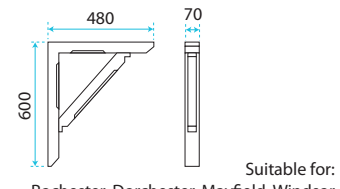

Gallows legs available separate

Windsor

Gallows legs available separate

Grove

Decor bracket available separate

Mayfield

Gallows legs available separate

Small decor leg (flangeless)

Suitable for: Clarendon, Royale

Small decor leg

Suitable for: Clarendon, Royale

Decor bracket

Suitable for: Grove

Gallows leg

Suitable for: Rochester, Dorchester, Mayfield, Windsor